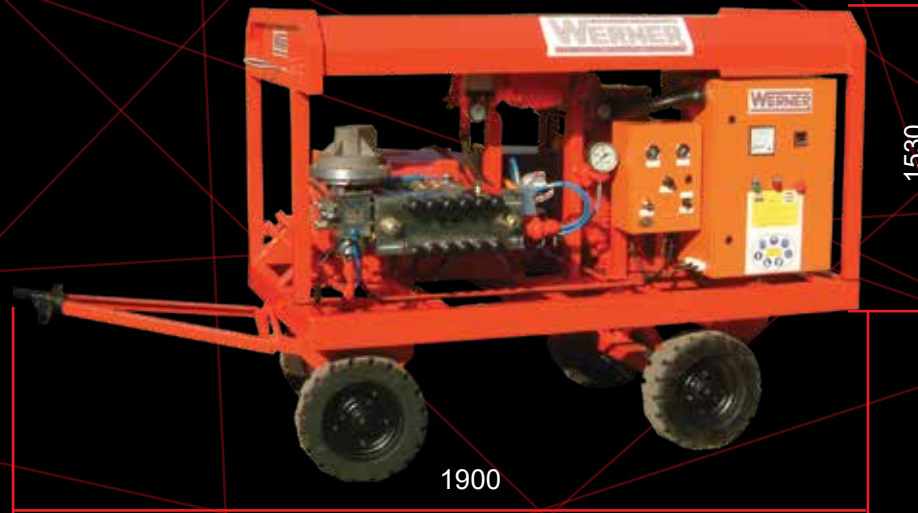

WERNER INDUSTRIAL PRESSURE JETTING PUMP (2800 BAR)

Frame

- Size: 1900 mm (L) x 1530 mm (H)
- Unit is trolley mounted for Easy manoeuverability
- 75 kW, 380 Volt Electric Motor

High Pressure System

- Werner KD-716P15 High-pressure Jetting pump
- Capacity of 18l/min @ 2800 bar, fully adjustable
- Pneumatic pressure regulator with remote control
- Fine mesh in-line water inlet filter
- Booster pump with boost inlet pressure

Controls

- Star Delta type control panel

Availability:

Immediate

WERNER

WERNER SOUTH AFRICA PUMPS & EQUIPMENT (PTY) LTD

Sebastian Werner

4-6 Edison Road, New Era,
Springs
Republic of South Africa
P.O. Box 11052
Selcourt, Springs, 1567